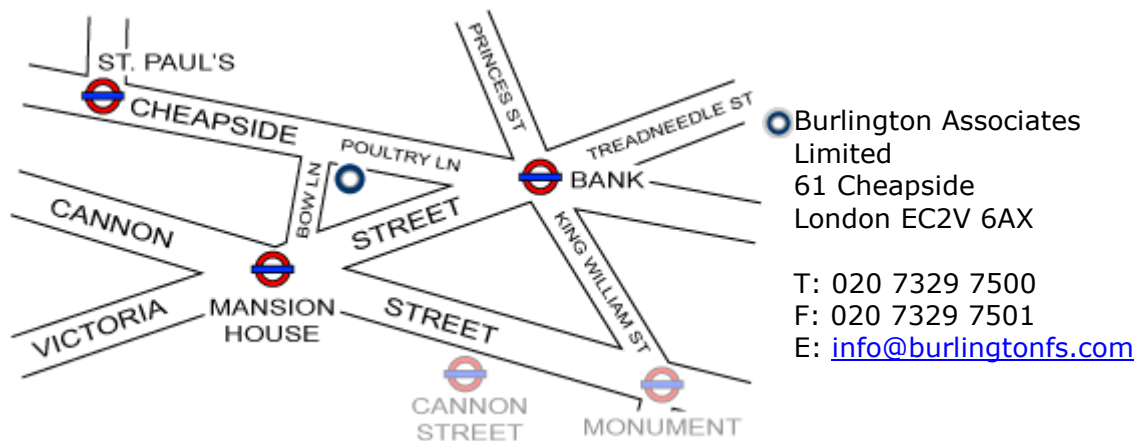

# BURLINGTON

### MAP & DIRECTIONS TO OUR CHEAPSIDE OFFICE

#### Directions

**From Bank Station:** Take exit 9 and the up escalator by the Boots Opticians. Take the right hand exit at the top of the escalator then turn left onto the pavement towards St Pauls along Cheapside. Number 61 is about 300 yards along the road on your left, after one road crossing. We are in between Daunt Books and an Orange Mobile phone store. Our office is on the first floor.

**From St Pauls Station:** At street level, Cheapside is the main road heading east and now has the 'New Change' shopping centre off it. Number 61 is approximately 500 yards away on your right, (near the prominent Church Clock) and just after the bow lane intersection. Our office is on the first floor.